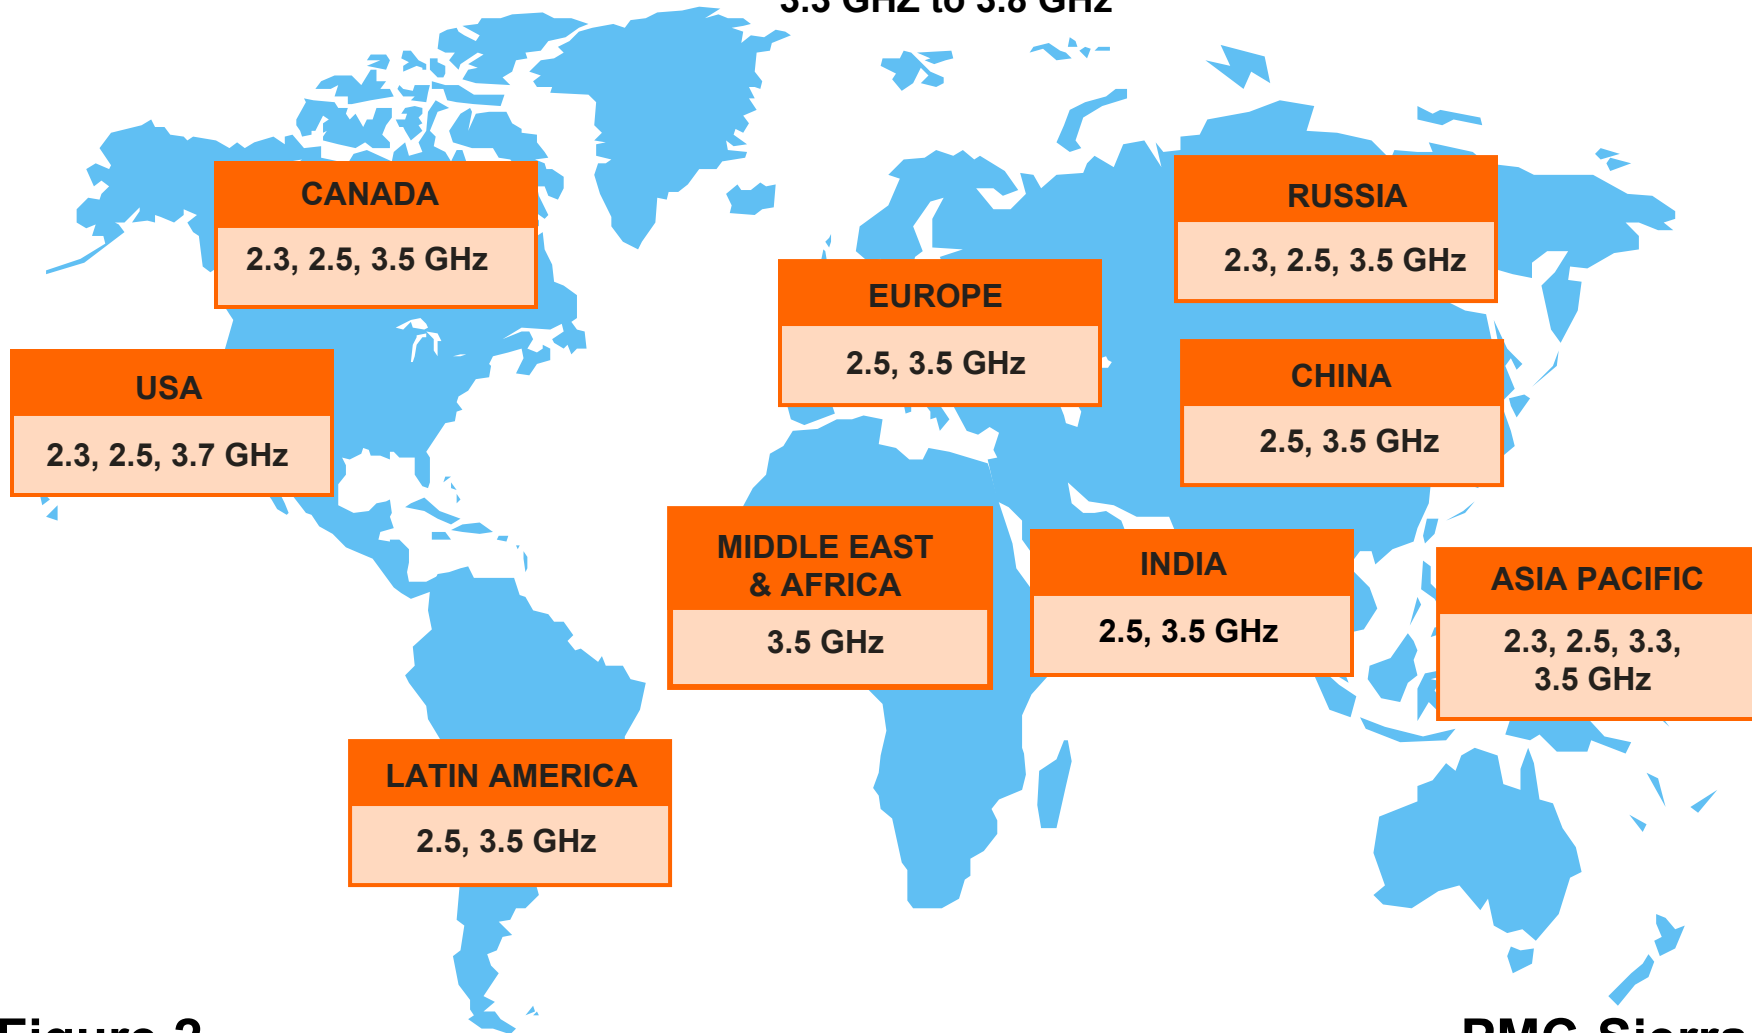

## WiZIRD Supports

2.3 GHz to 2.7 GHz

3.3 GHz to 3.8 GHz

Figure 2