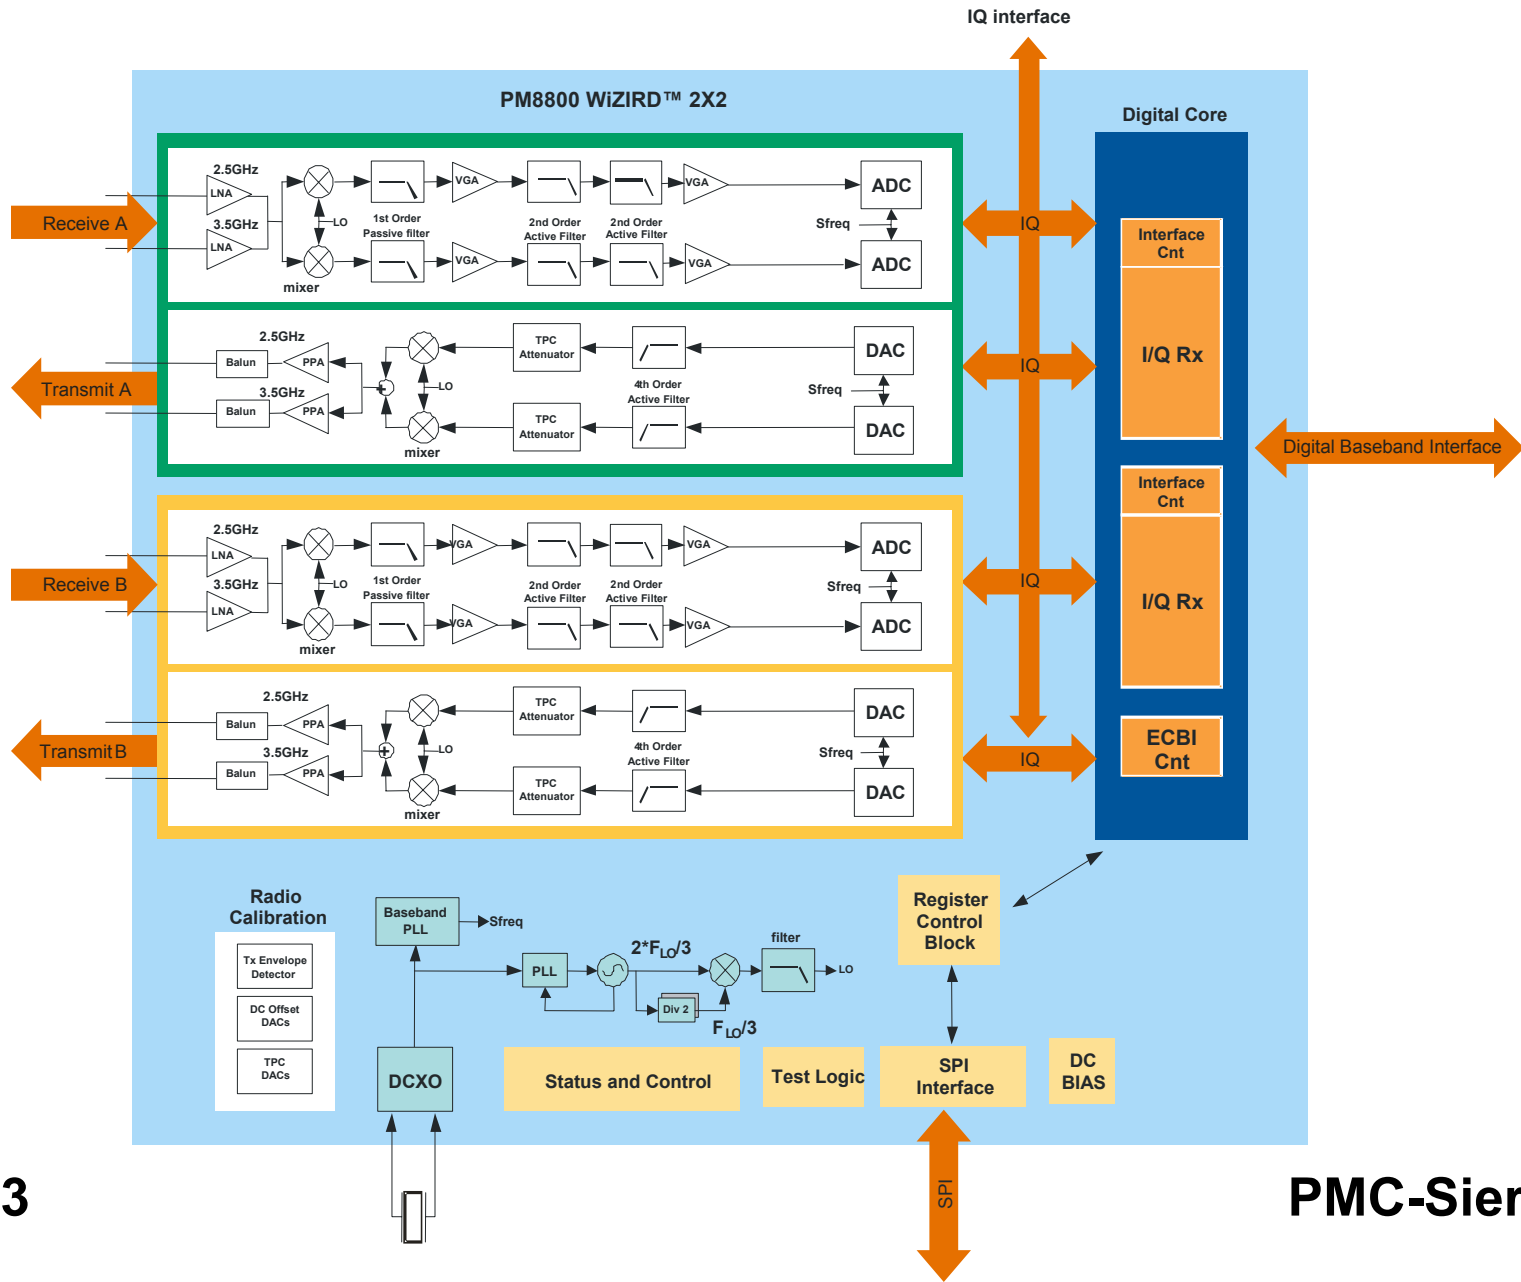

# Figure 1: Common Designs for Femtocell Base Station and Mobile Station

Figure 1

PMC-Sierra

## WiZIRD Supports

2.3 GHz to 2.7 GHz

3.3 GHz to 3.8 GHz

Figure 2

# Figure 3: WiZIRD 2Tx/2Rx Block Diagram (PM8800)

Figure 3

# Figure 4: WiZIRD 1Tx/2Rx Block Diagram (PM8801)

Figure 4