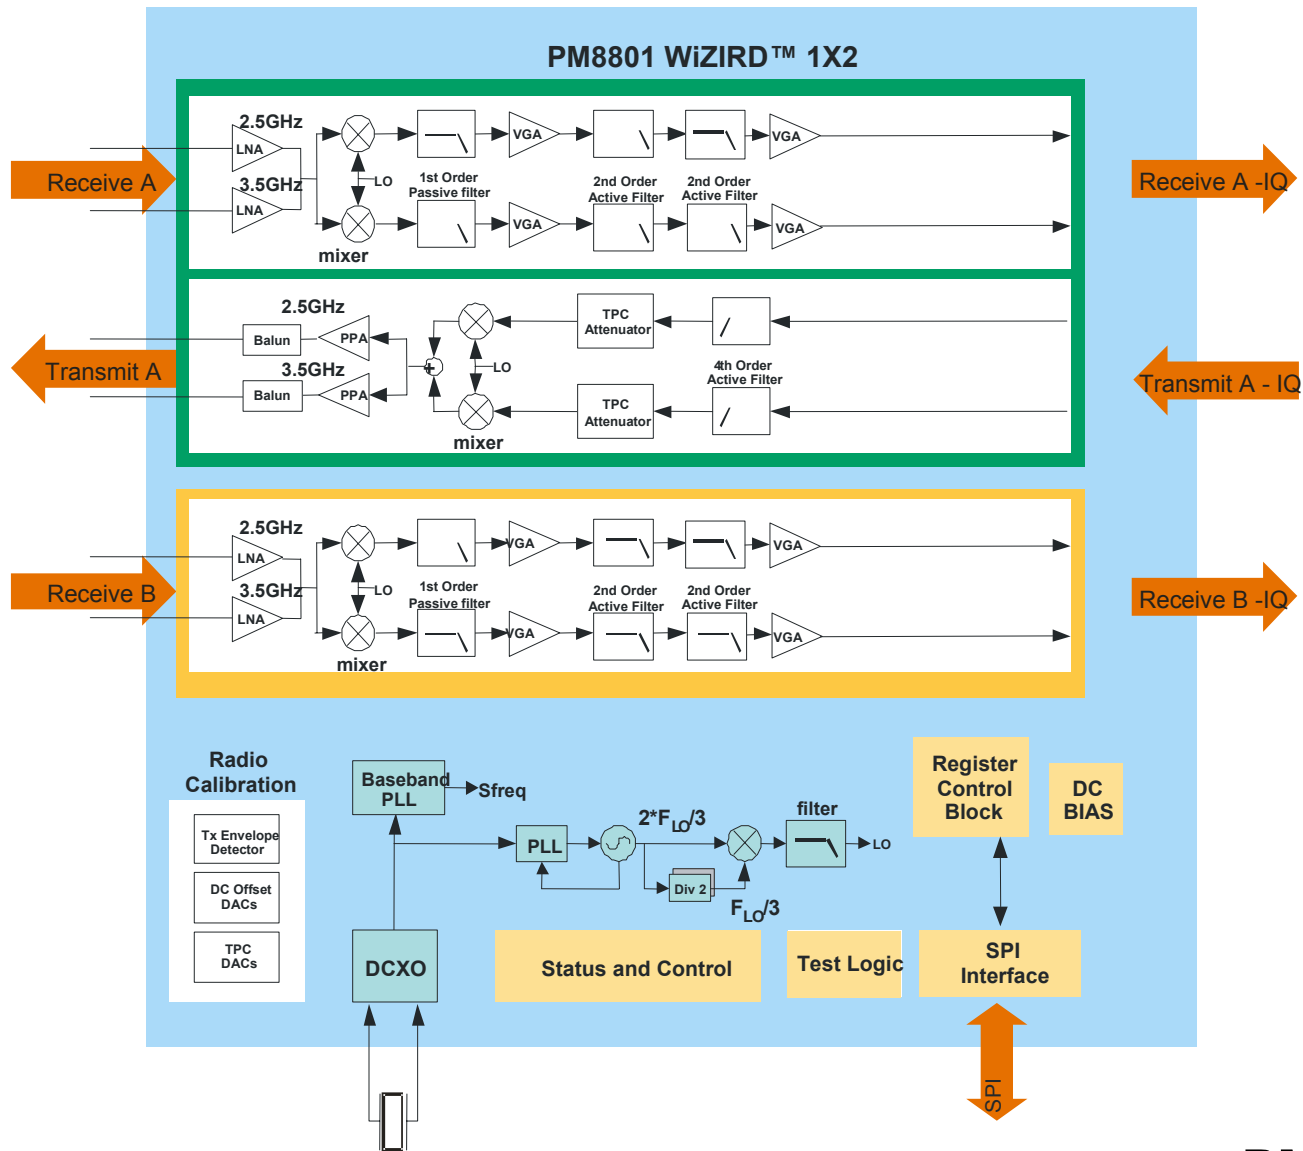

# Figure 3: WiZIRD 2Tx/2Rx Block Diagram (PM8800)

Figure 3

# Figure 4: WiZIRD 1Tx/2Rx Block Diagram (PM8801)

Figure 4

# Figure 5: Extend Range, Rate and Roaming Architecture (EXTRRRA)

Figure 5

# Figure 6: Increase Peak Data Rate with MIMO Support

Figure 6

PMC-Sierra