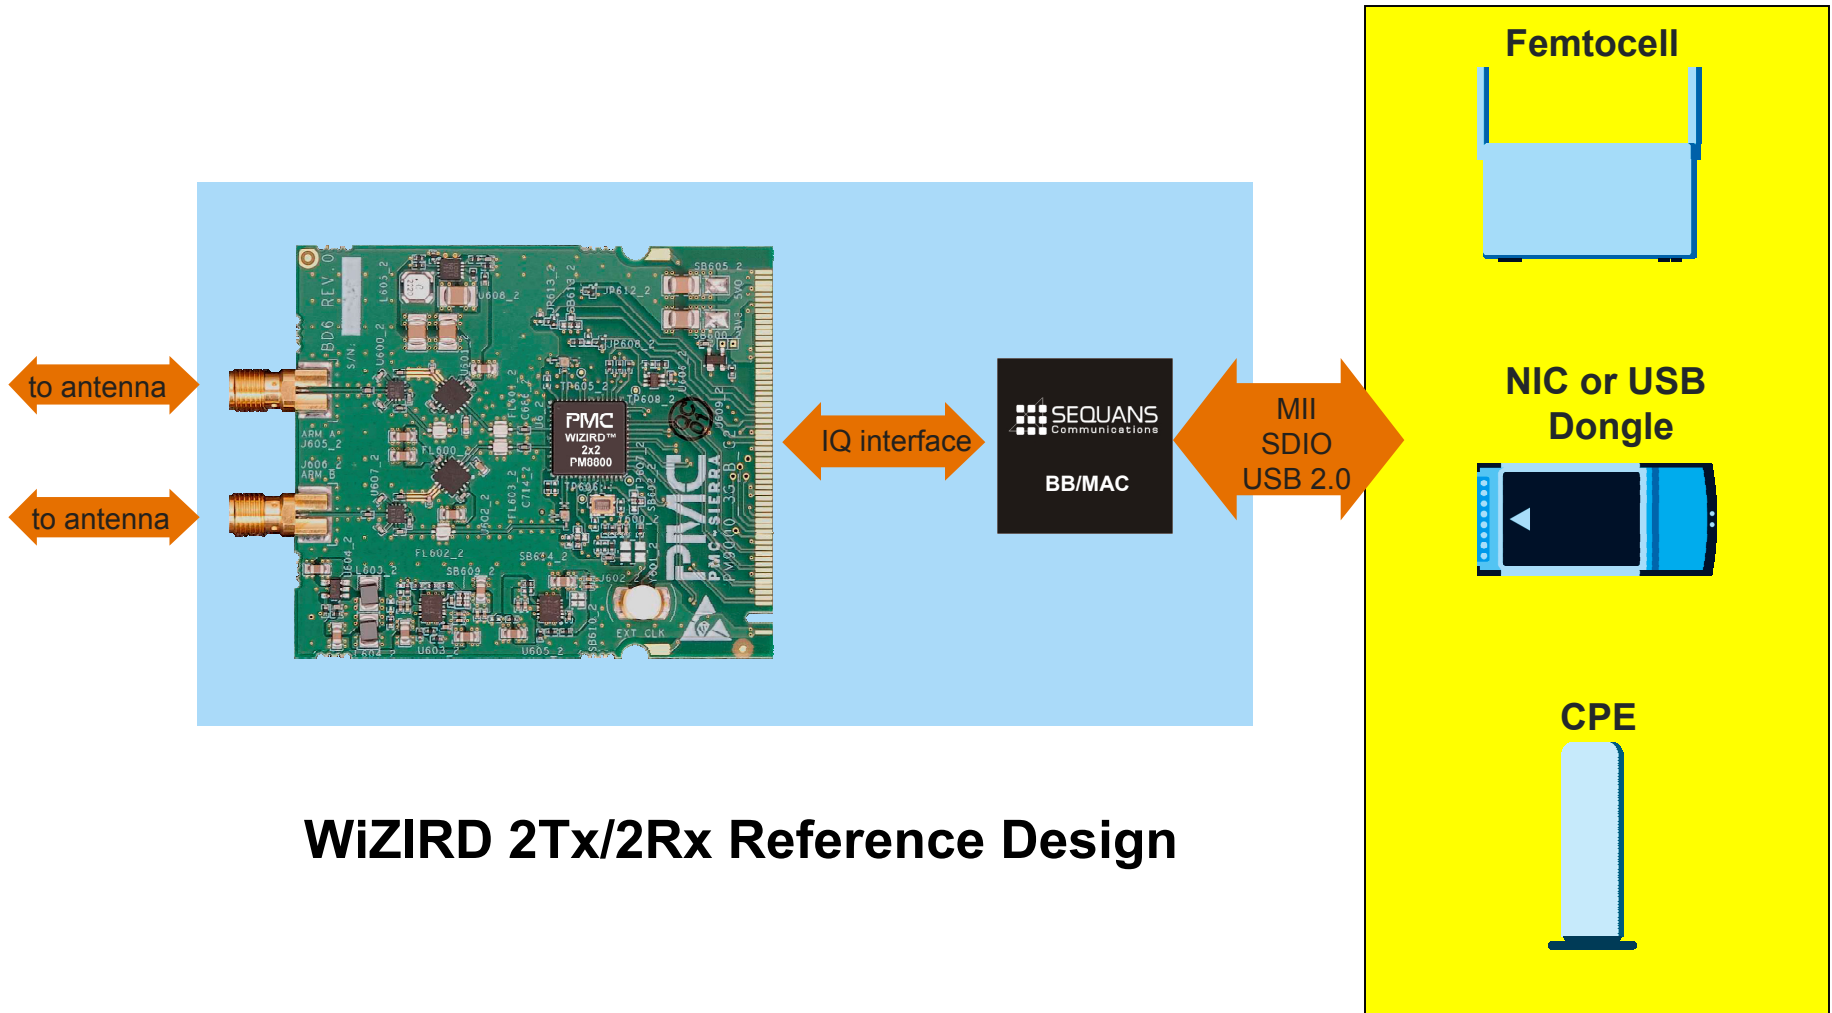

# Figure 1: Common Designs for Femtocell Base Station and Mobile Station

Figure 1

PMC-Sierra

# Figure 2: WiZIRD Supports Popular Global Licensed Radio Spectra

## WiZIRD Supports

2.3 GHz to 2.7 GHz

3.3 GHz to 3.8 GHz

Figure 2